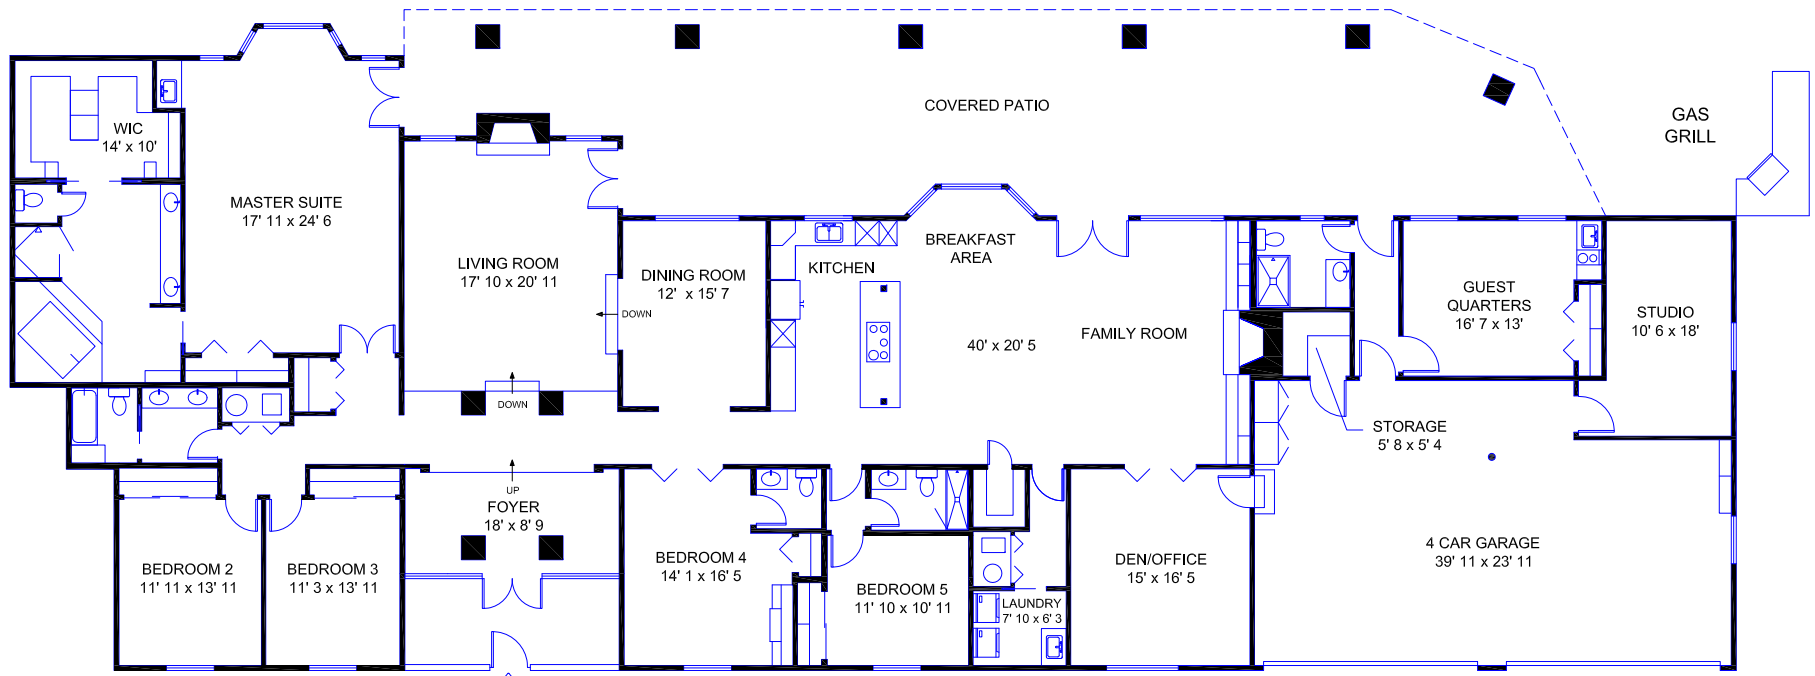

4720 E. Paseo del Bac
Tucson, AZ 85718

Living Area 4833 SF

Presented by:
Janell Jellison
Long Realty Company
520-918-5469

RESORT POOL
w/ SWIM UP BAR
& SPA

The laser measurements and computer generated square footages meet the requirements of ANSI Z765-2003 Std for calculating square footage for single family residential buildings.