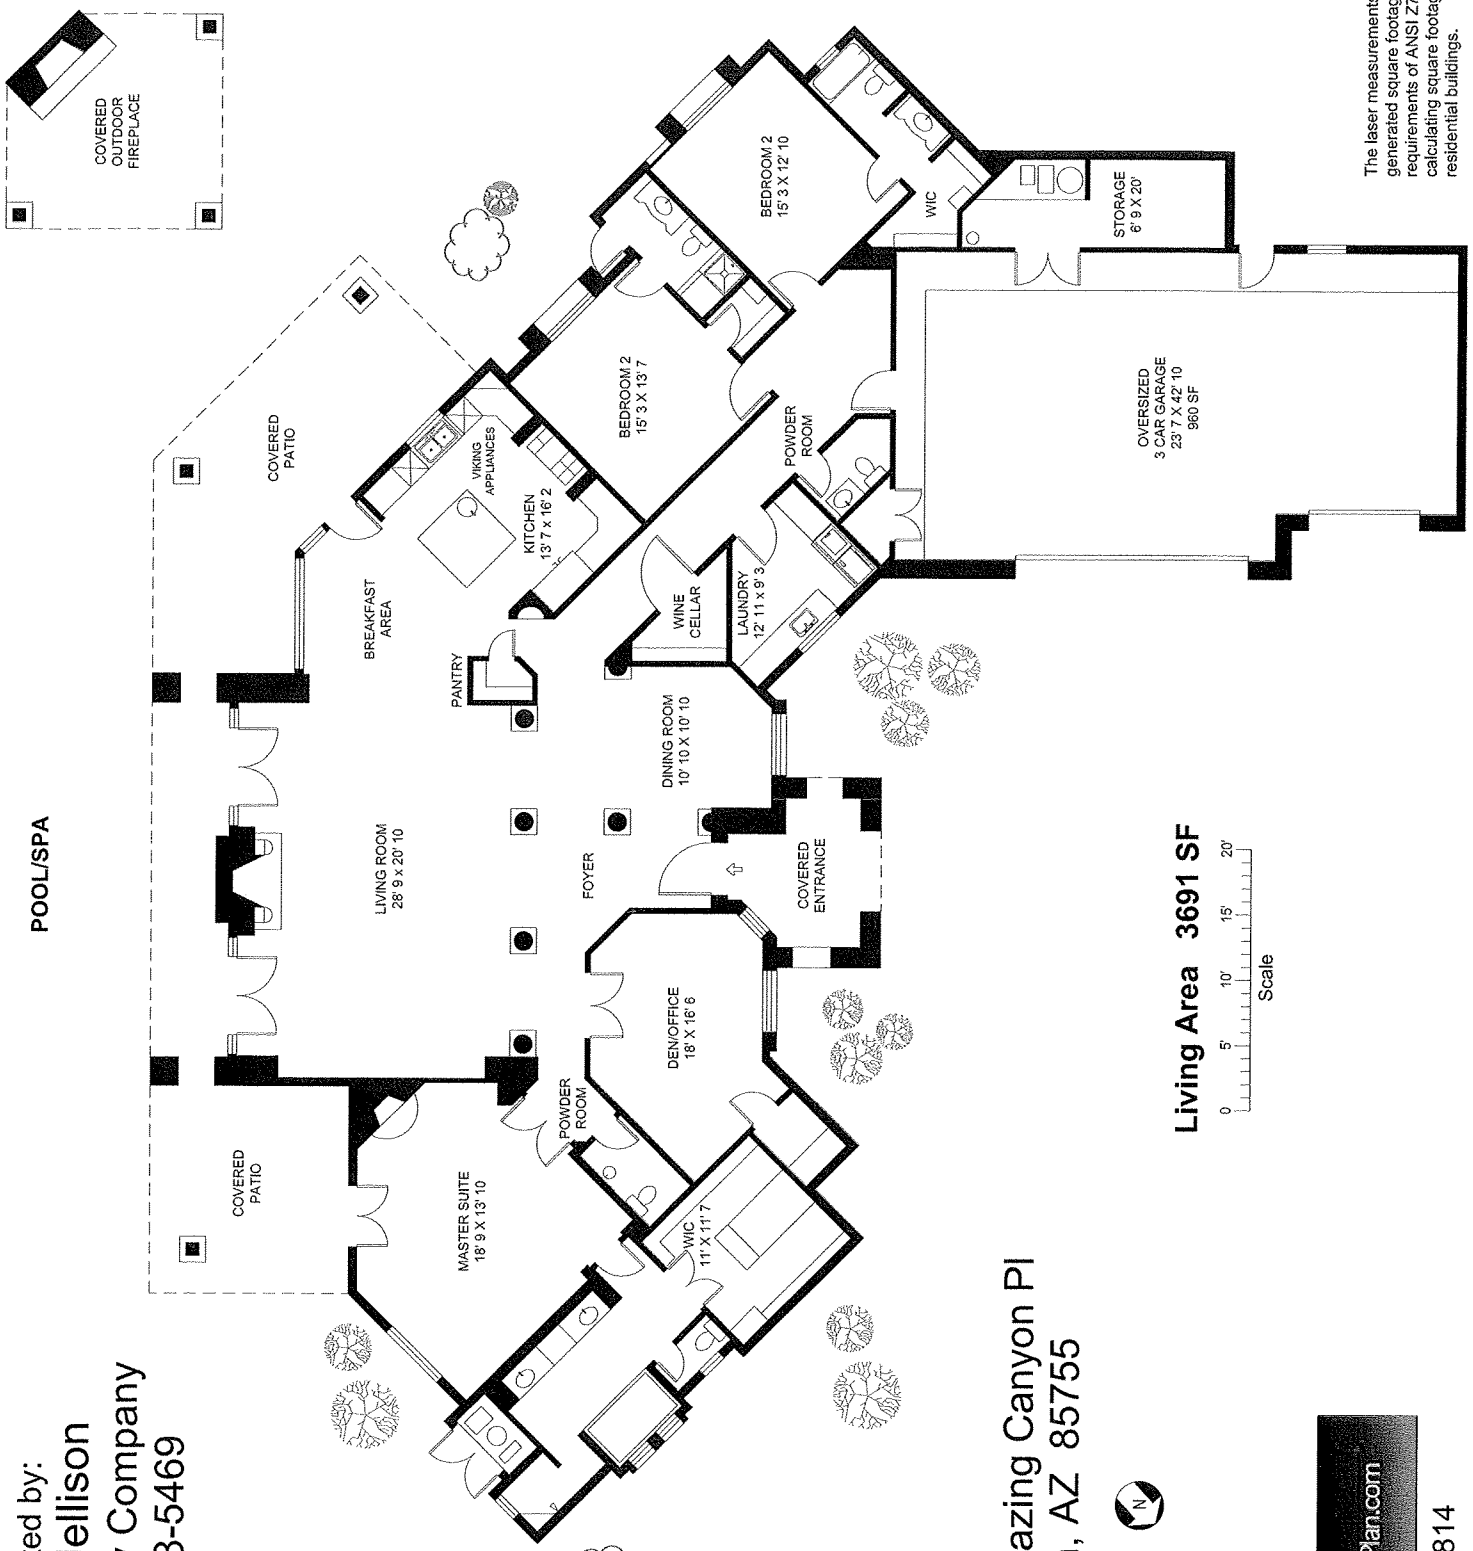

Presented by:  
**Janell Jellison**  
 Long Realty Company  
 520-918-5469

14153 N. Blazing Canyon PI  
 Tucson, AZ 85755

**P** PrecisionFloorPlan.com

520-977-4814

**Living Area 3691 SF**

0 5' 10' 15' 20'

Scale

The laser measurements and computer generated square footages meet the requirements of ANSI Z165-2003 Std for calculating square footage for single family residential buildings.