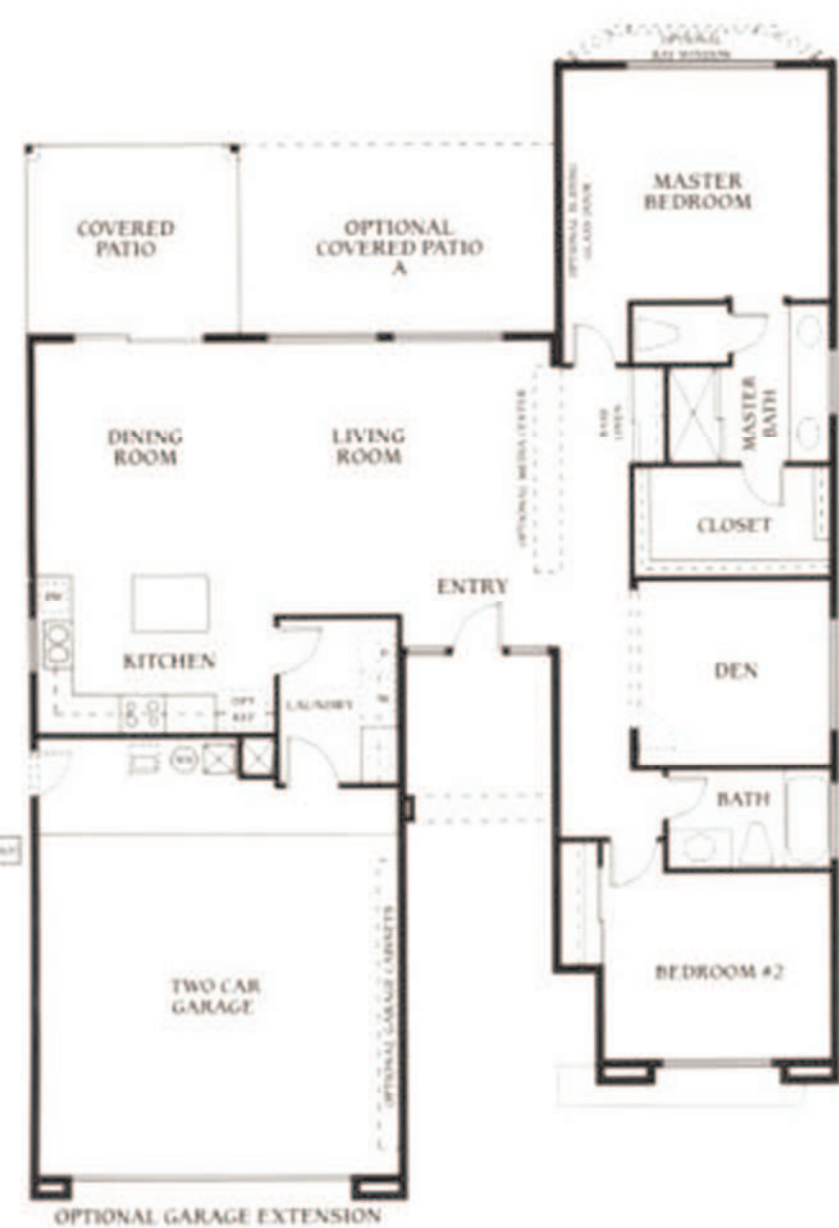

2 Bedrooms, Den, 2 Baths, 1432 Livable Sq. Ft. - Exterior Design-C

Plan 1432 - The Chaparral

1432