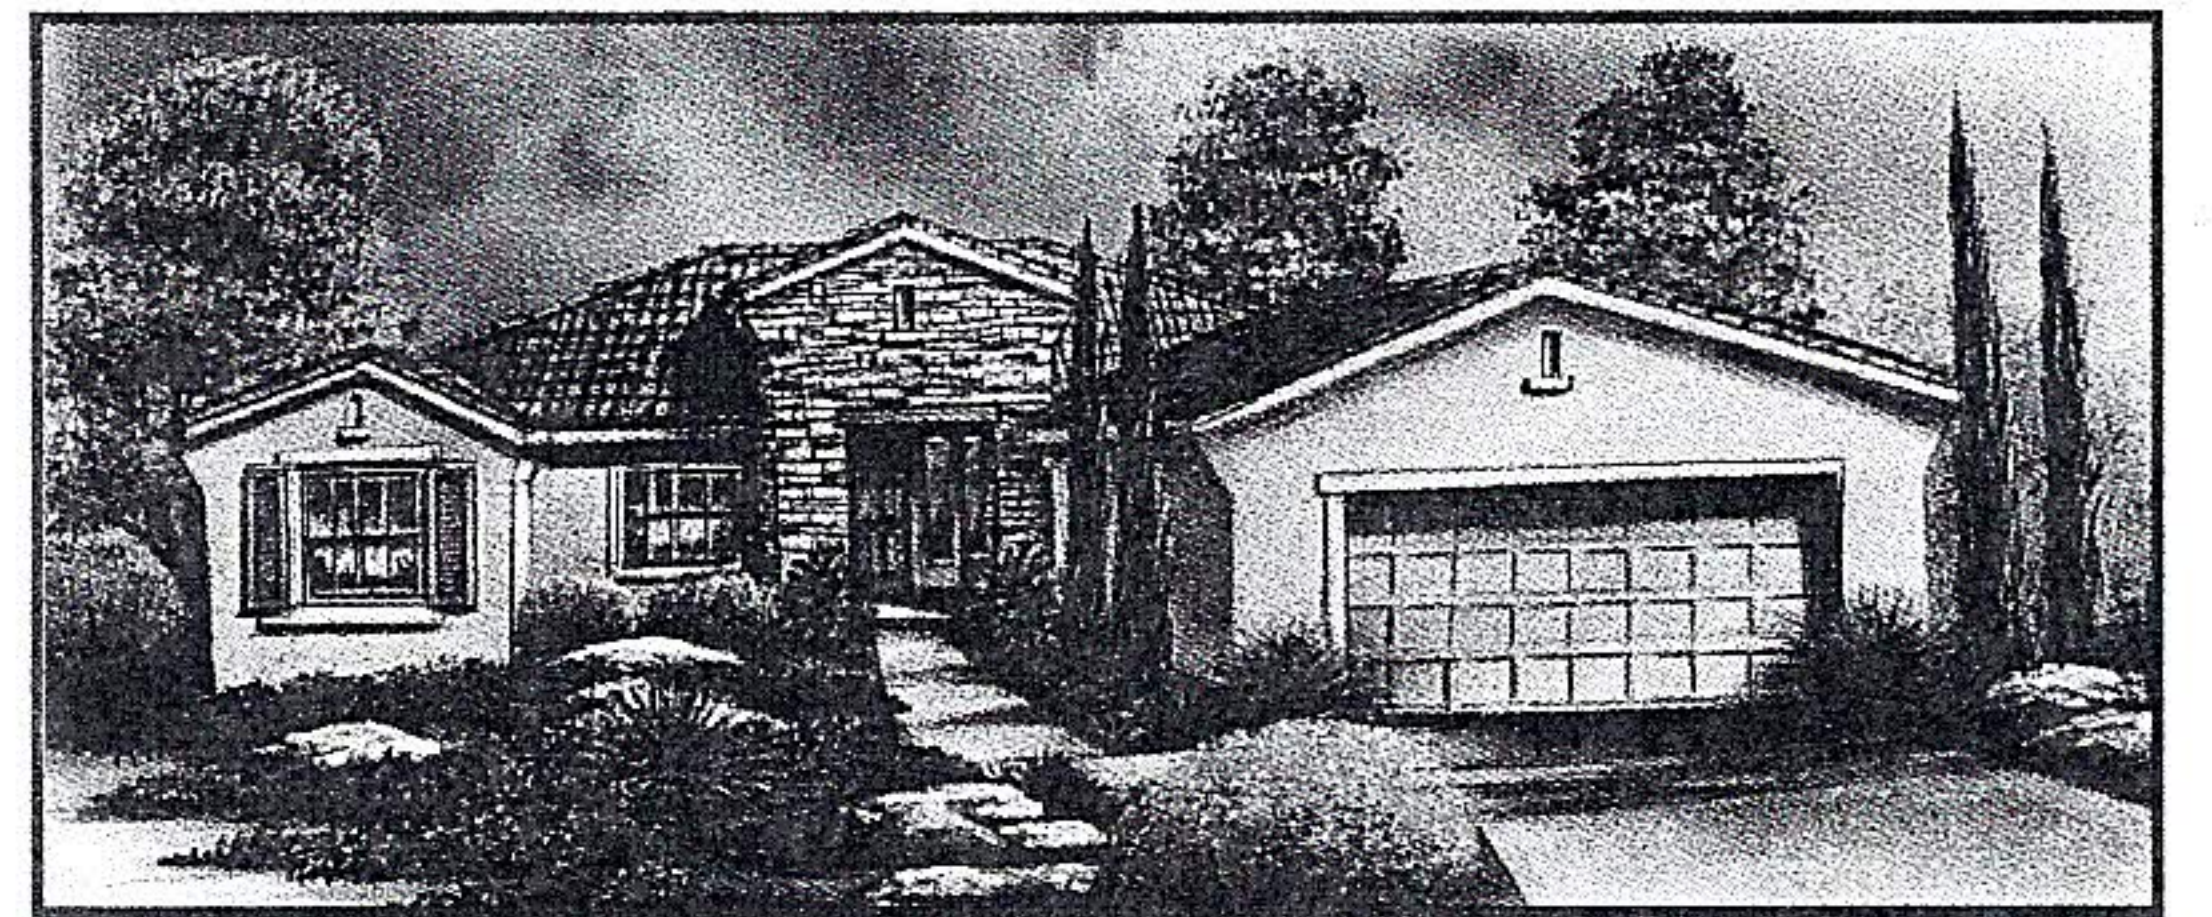

2 Bedrooms, Den (Opt. 3rd Bedroom), 2 Baths, 2262 Livable Sq. Ft. - Exterior Design A Shown w/Optional Stone

Plan 2262 - The Cimarron

Exterior Design-B

Exterior Design-C  
(Stone included)

2262

\*May choose only one of the Optional Golf Cart Garage locations.  
Window size and placement will vary per exterior design.