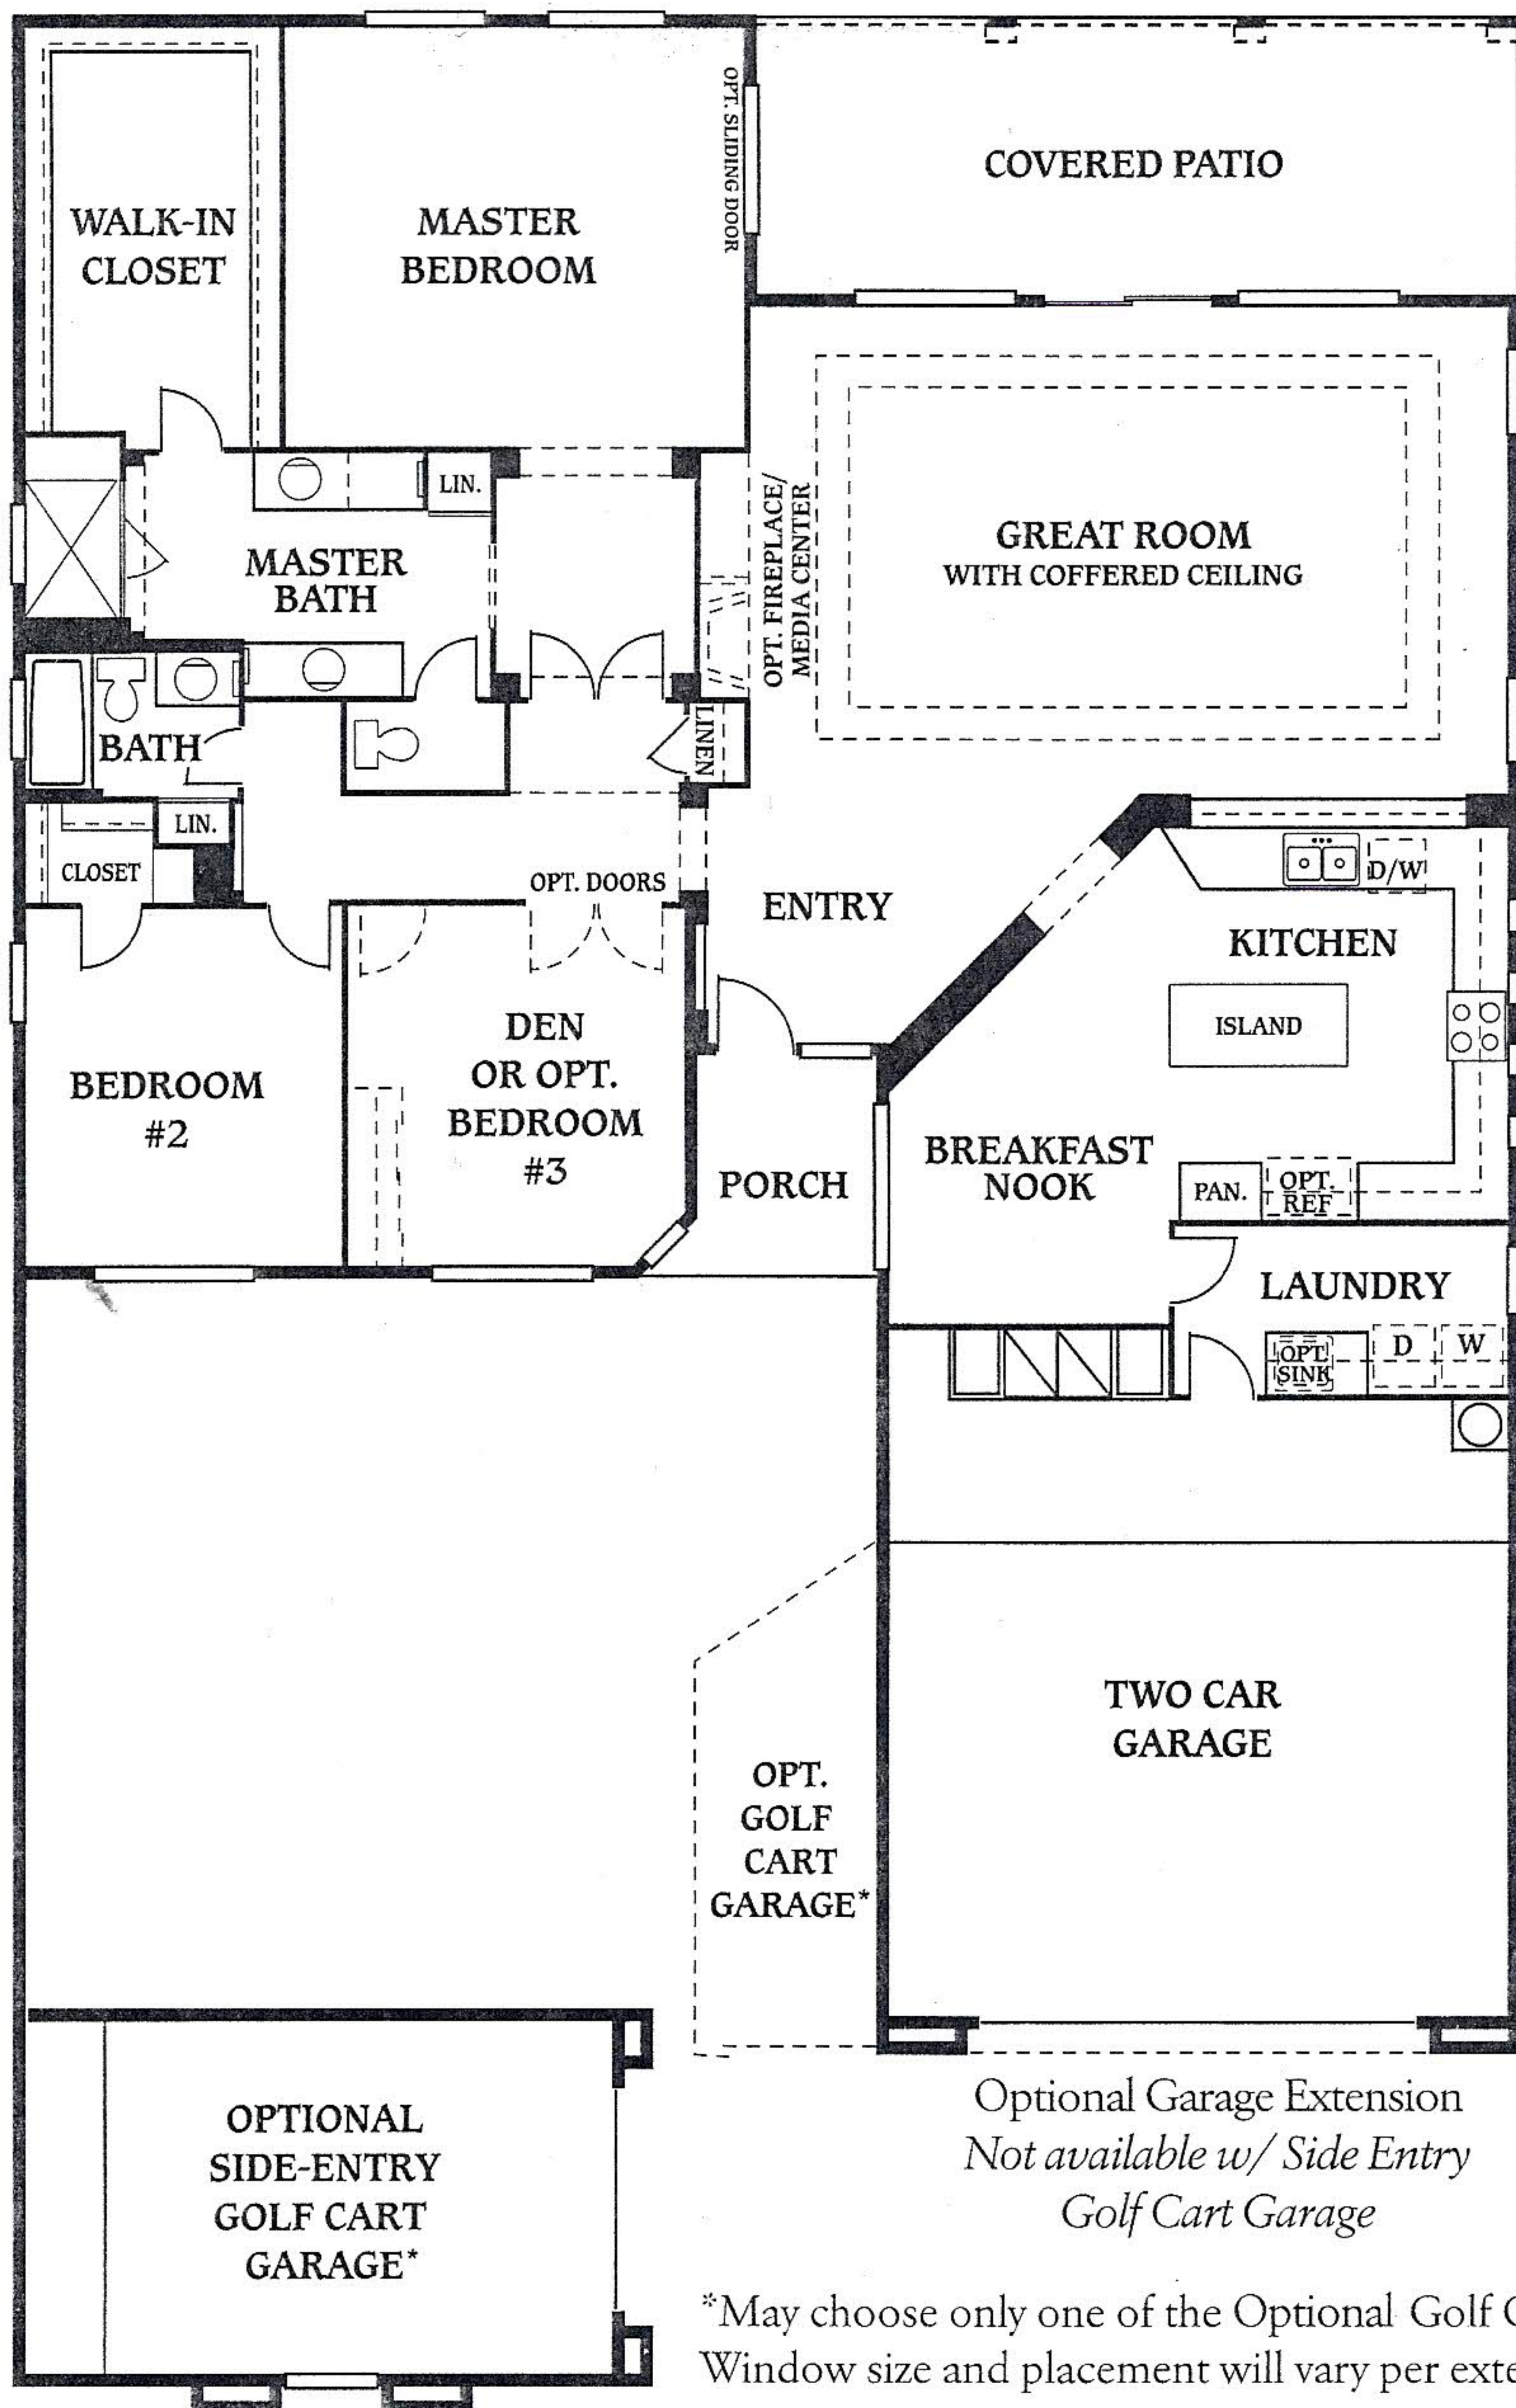

2 Bedrooms, Den (Opt. 3rd Bedroom), 2 Baths, 2262 Livable Sq. Ft. - Exterior Design A Shown w/Optional Stone

Plan 2262 - The Cimarron

Exterior Design-B

Exterior Design-C  
(Stone included)

2262

\*May choose only one of the Optional Golf Cart Garage locations.  
Window size and placement will vary per exterior design.