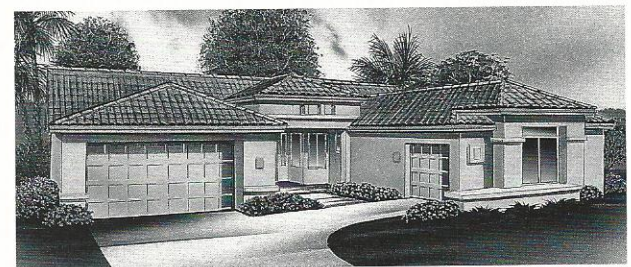

The Dakota - Plan 2368

Exterior Design-A

3 Bedrooms, 2 Baths, Side Entry Golf Cart Garage, 2368 Livable Sq. Ft.

Exterior Design-B

Exterior Design-C