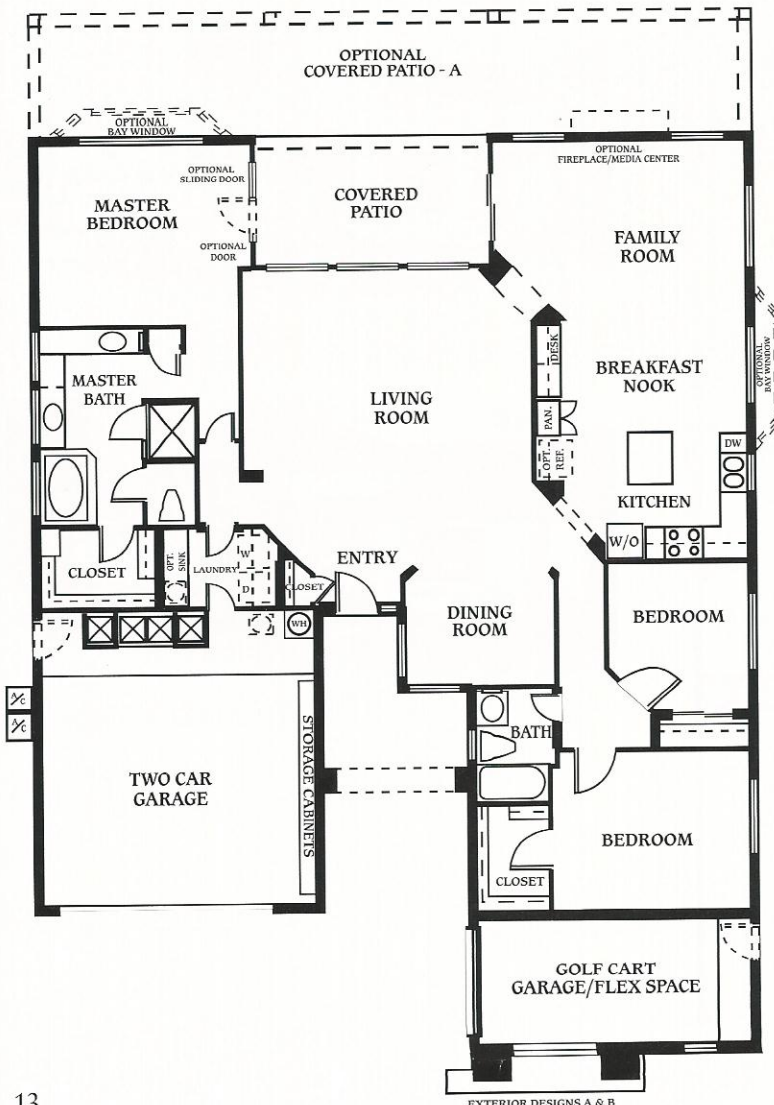

The Dakota - Plan 2368

Exterior Design-A

3 Bedrooms, 2 Baths, Side Entry Golf Cart Garage, 2368 Livable Sq. Ft.

Exterior Design-B

Exterior Design-C