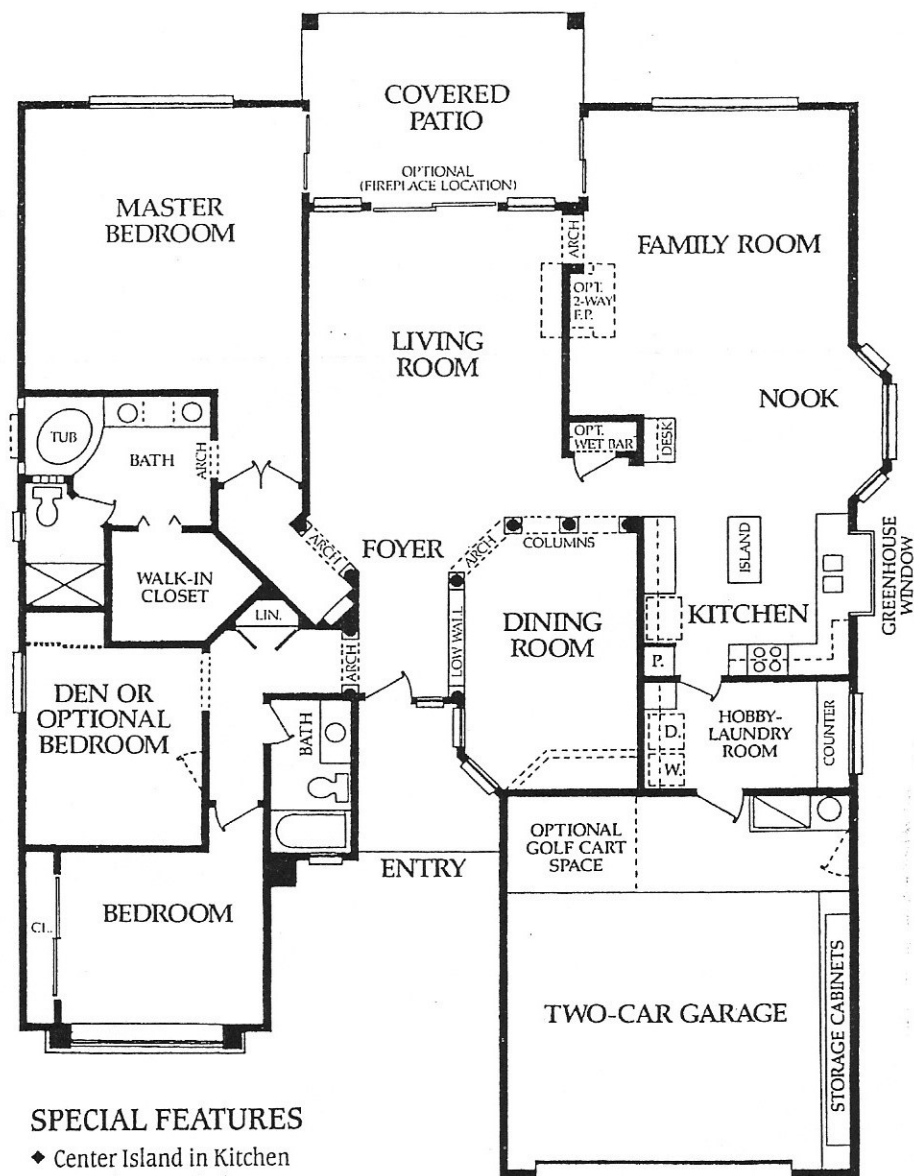

THE ESTANCIA - Plan 2420

2,420 Livable Square Feet. 2 Bedrooms, Den (Optional 3rd Bedroom), 2 Baths.

SPECIAL FEATURES

- ◆ Center Island in Kitchen
- ◆ Greenhouse Window
- ◆ Glass Block In Master Bath
- ◆ Built-In Microwave
- ◆ Storage Cabinets In Laundry Room & Garage