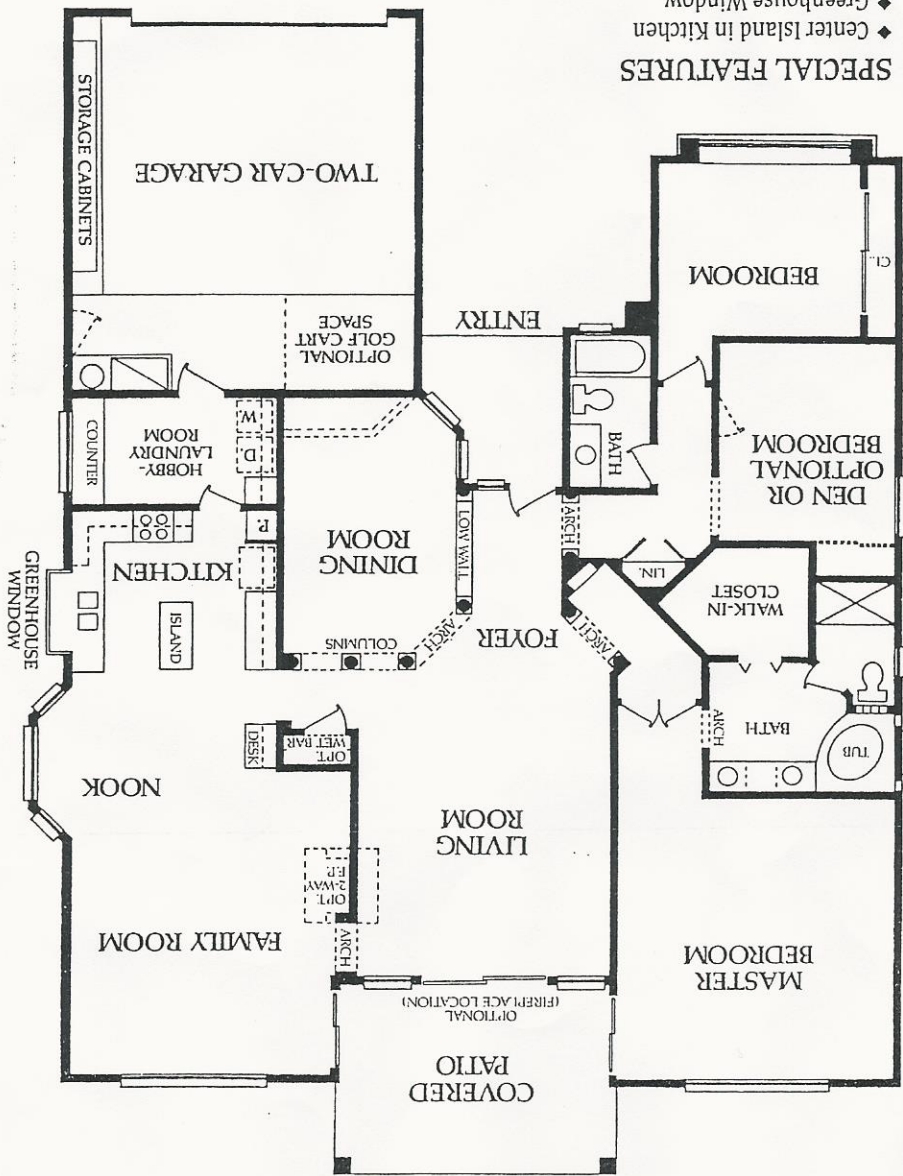

2,420 Livable Square Feet, 2 Bedrooms, Den (Optional 3rd Bedroom), 2 Baths.

SPECIAL FEATURES

- ◆ Center Island in Kitchen
- ◆ Greenhouse Window
- ◆ Glass Block in Master Bath
- ◆ Built-in Microwave
- ◆ Storage Cabinets in Laundry Room & Garage