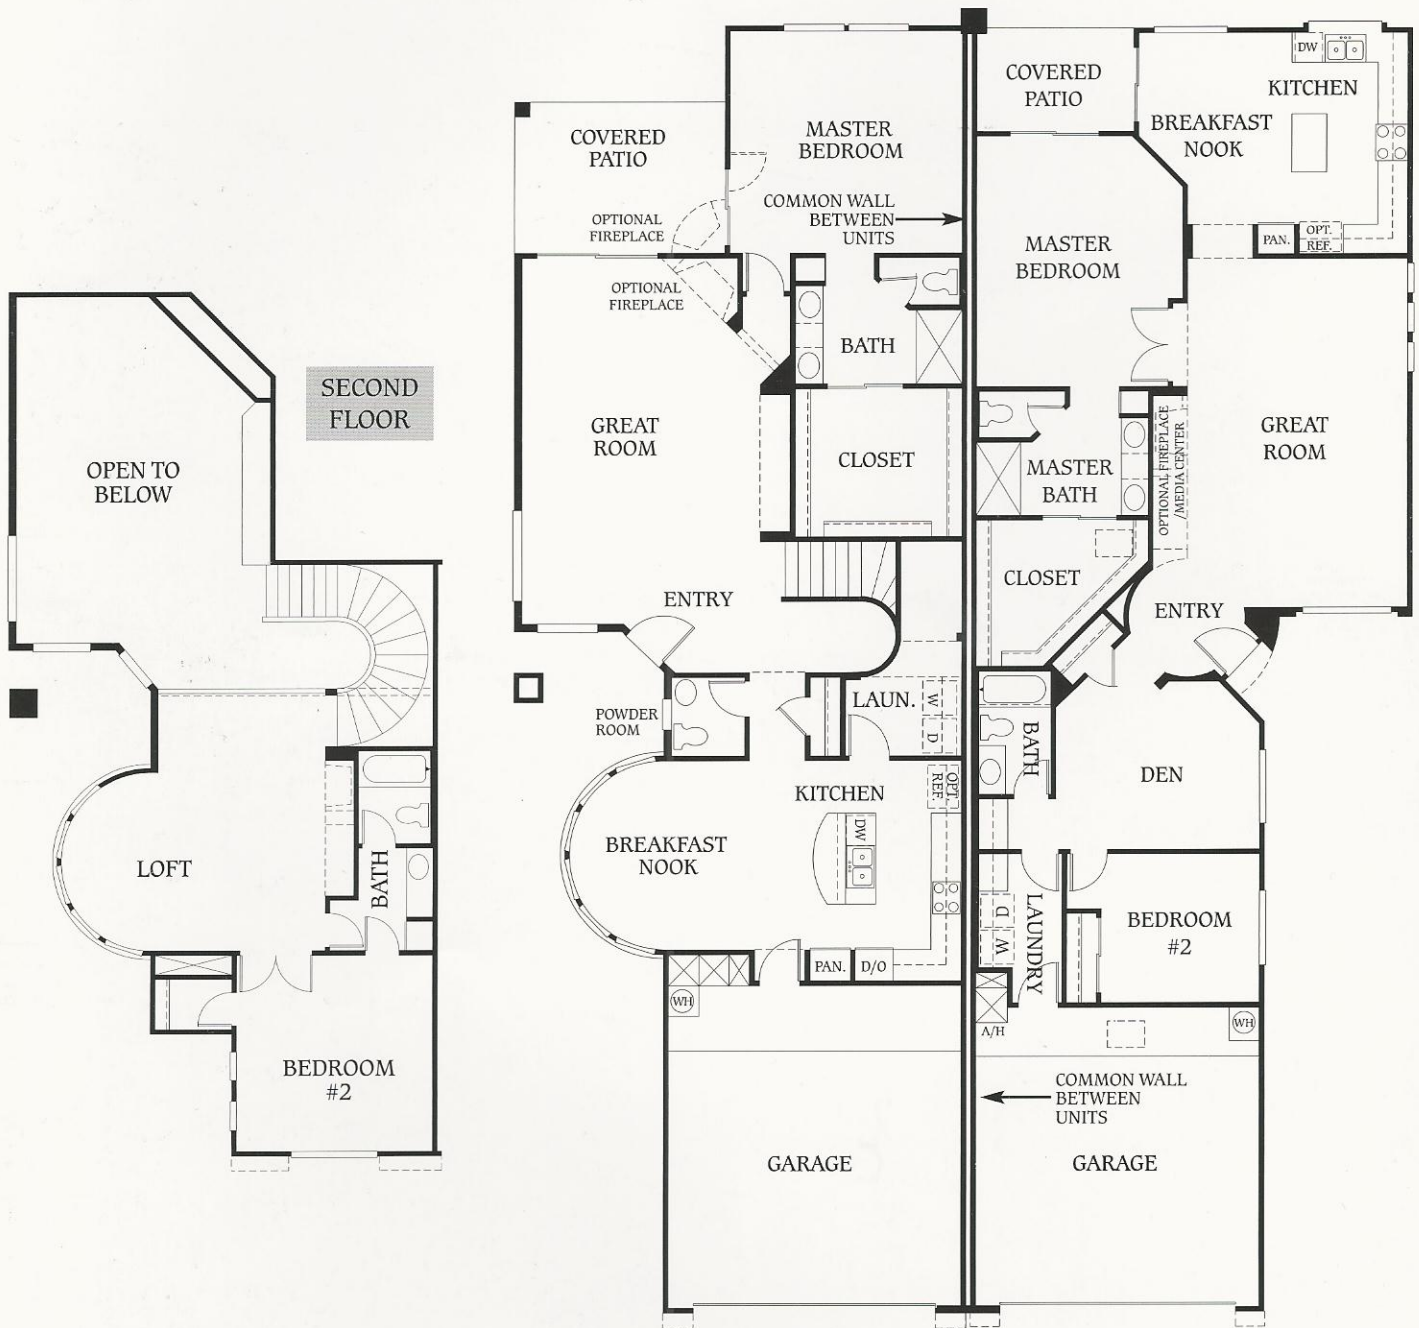

## The St. Tropez-#2165

## The Verona-#1635

2 Story, 2 Bedrooms, Loft, 2 1/2 Baths,  
2-Car Garage, 2,165 Square Feet

2 Bedrooms, Den, 2 Baths,  
2-Car Garage, 1,635 Square Feet

The St. Tropez #2165 and The Verona #1635 duplex can be built as:

- Verona #1635/Verona #1635
- St. Tropez #2165/Verona #1635 (As featured above)
- St. Tropez #2165/St. Tropez #2165

Floorplans not to scale • Effective date 7/99