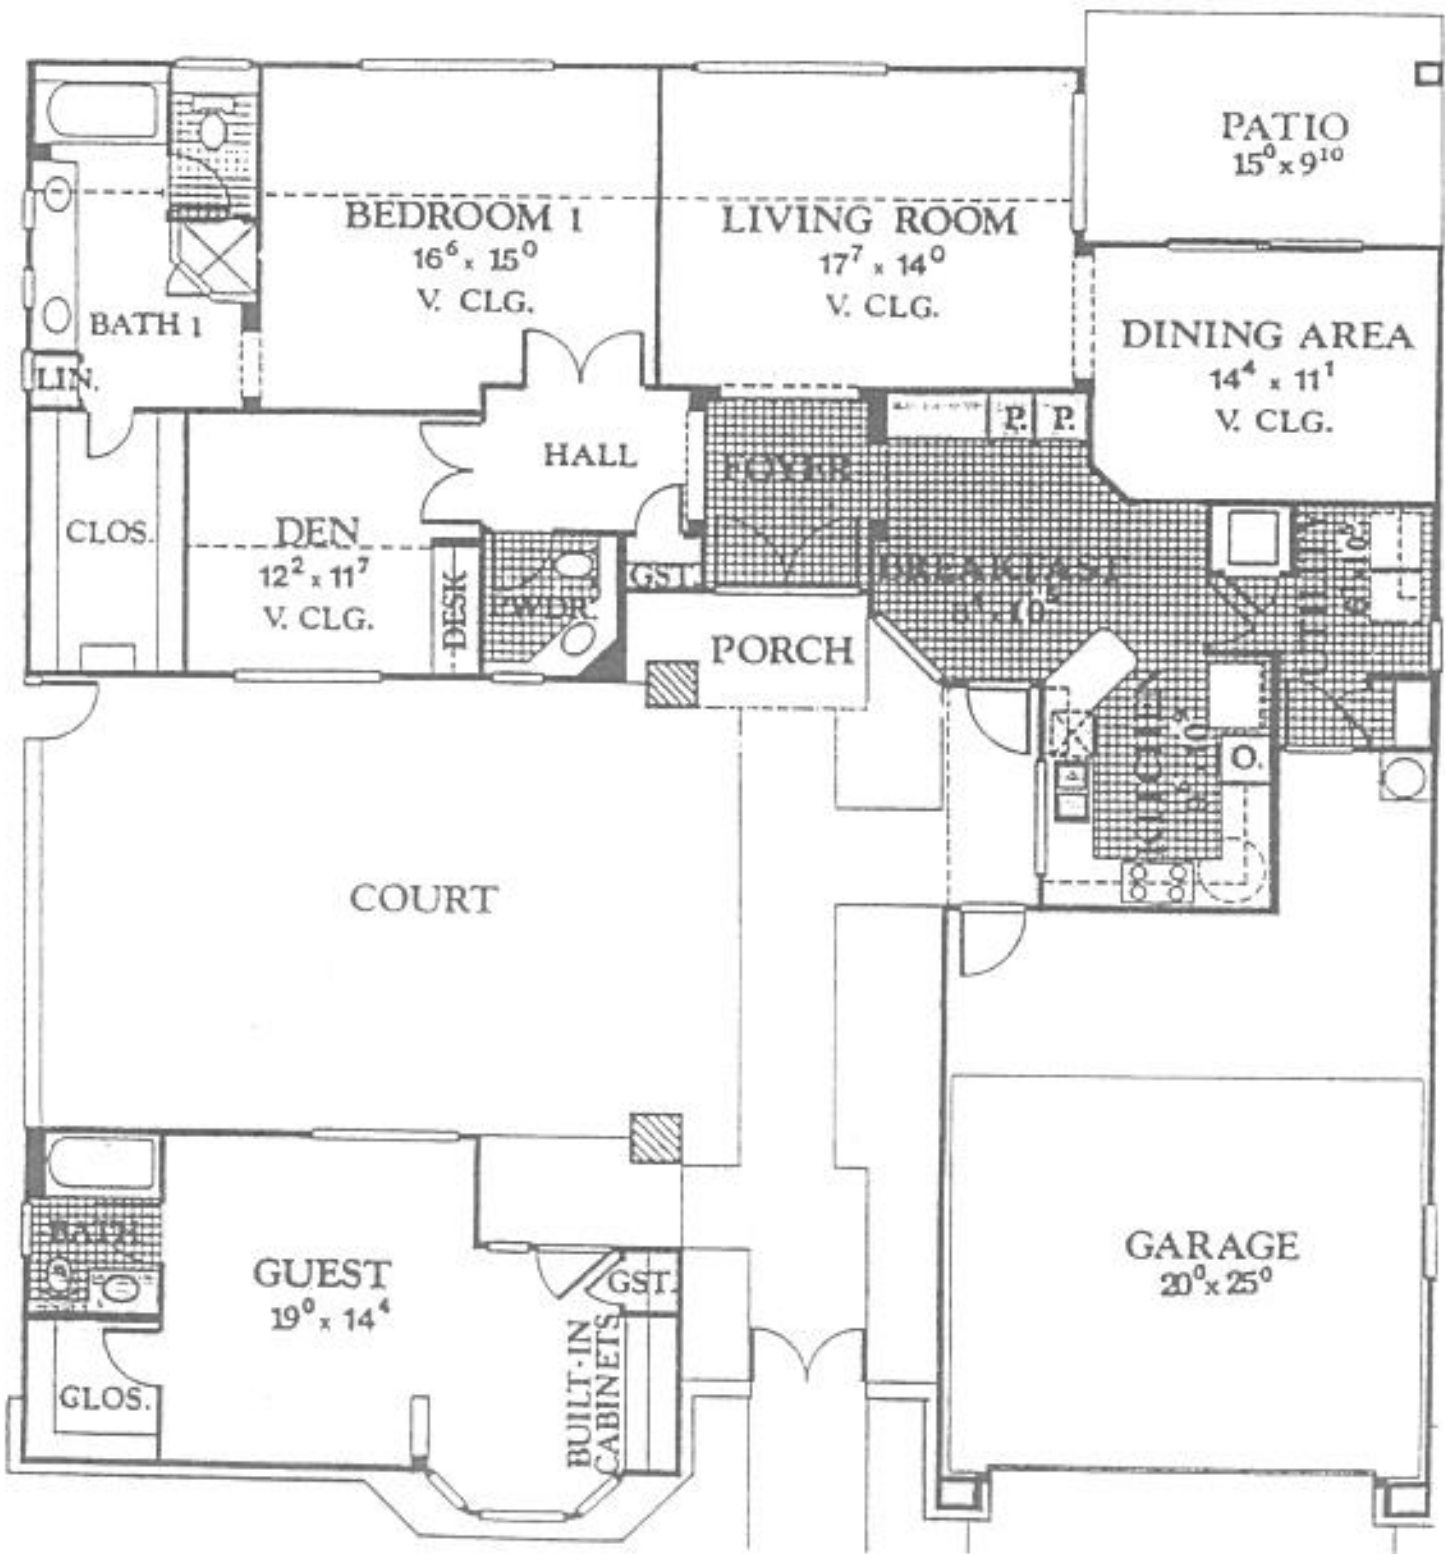

H2507

Barcelona

Montclair, Winchester

2019 sq. ft.