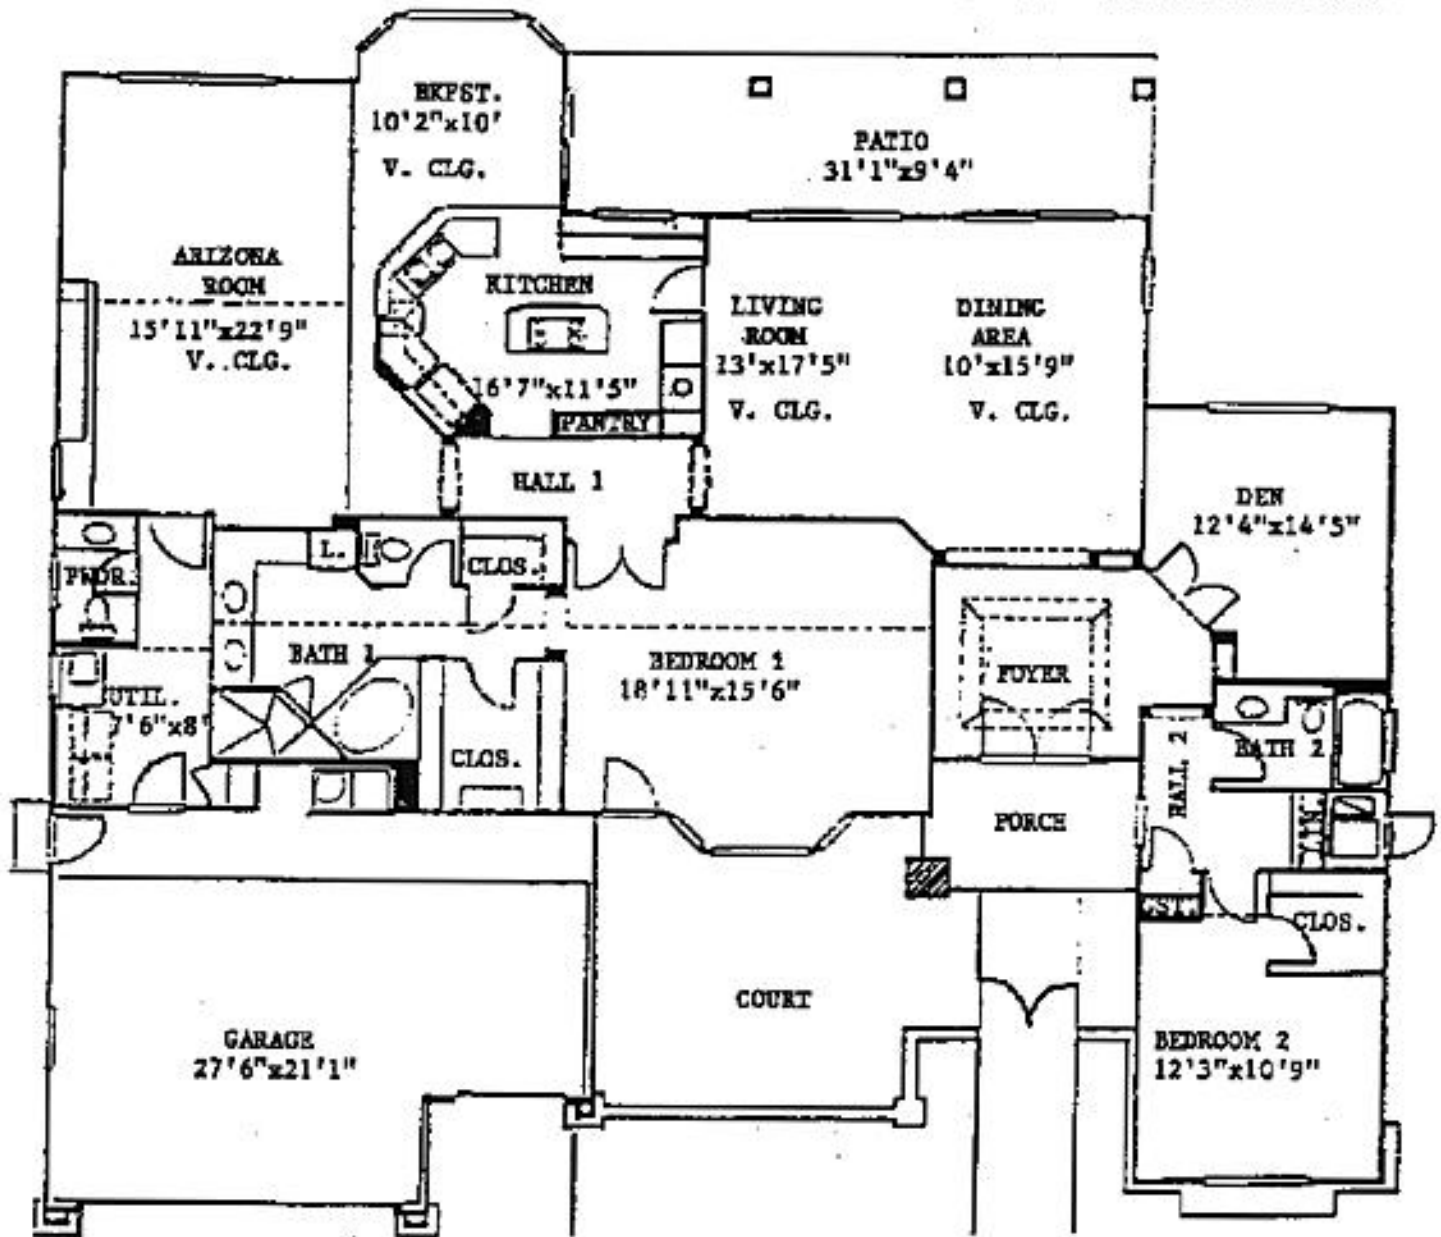

Barcelona

Montclair, Winchester

2019 sq. ft.

H2508

Sandoval

Coronado, Newcastle

2142 sq. ft.

H2509

Montecito, San Marino

2576 sq. ft.

Similar Models H899, H8907, H8919, H2906

H2510

Montera

Ontario, Savoy

2790 sq. ft.

D2521
La Brea
142 x 8

Frisco

D2522

San Luis, Delano

1374 sq. ft.

D2523

Cameron, Salerno

1600 sq. ft.

**Similar plans: Galleria V2522, Sandoval H2508