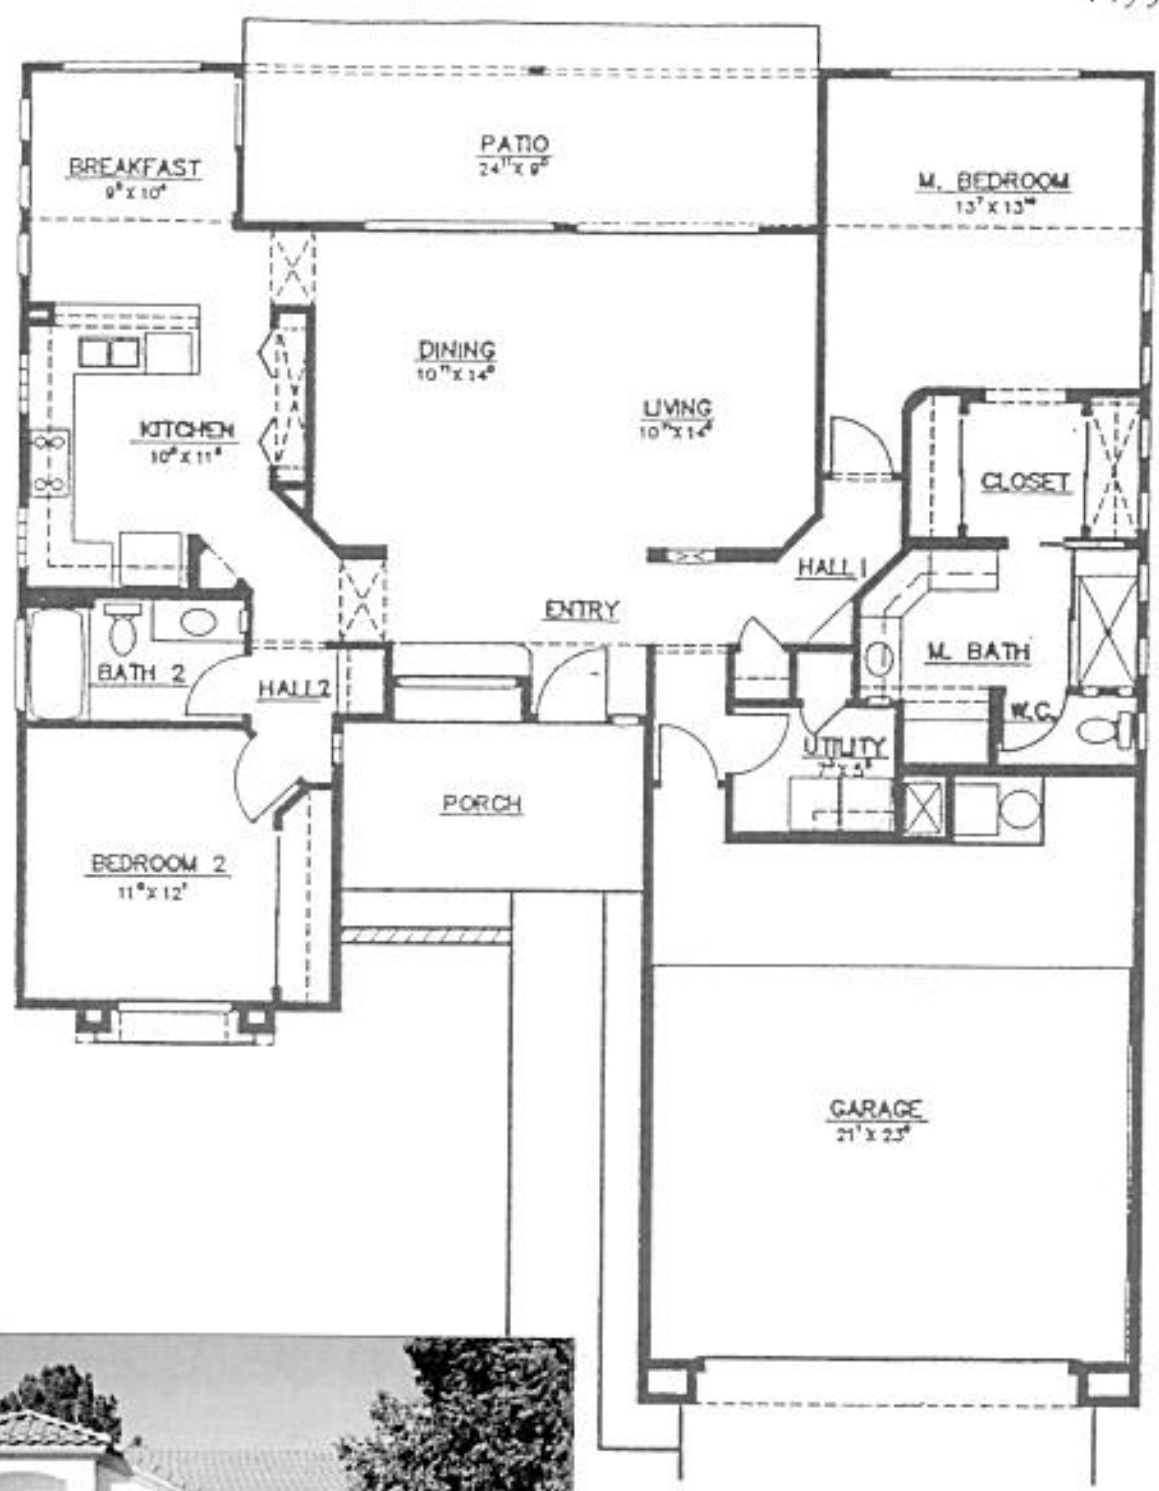

Most commonly used name for floor plan is highlighted

H2501

Whitney

Carson, Portsmouth

1038 sq. ft.

Similar Models H229, H232, H2502

H2502

Hudson

Frisco

D2522

San Luis, Delano

1374 sq. ft.

D2523

Cameron, Salerno

1600 sq. ft.

**Similar plans: Galleria V2522, Sandoval H2508

C2563

Fiesta

1390 sq. ft.

G2531
La Casa
933 sq. ft.

G2532 Santa Rosa

1185 sq. ft.

G2533

Rialto

1396 sq. ft.

**Similar plan:
Pueblo G8533

**Similar plan: Payson S2672

T2571 Summerhill

1493 sq. ft.

T2572

Royale

1748 sq. ft.