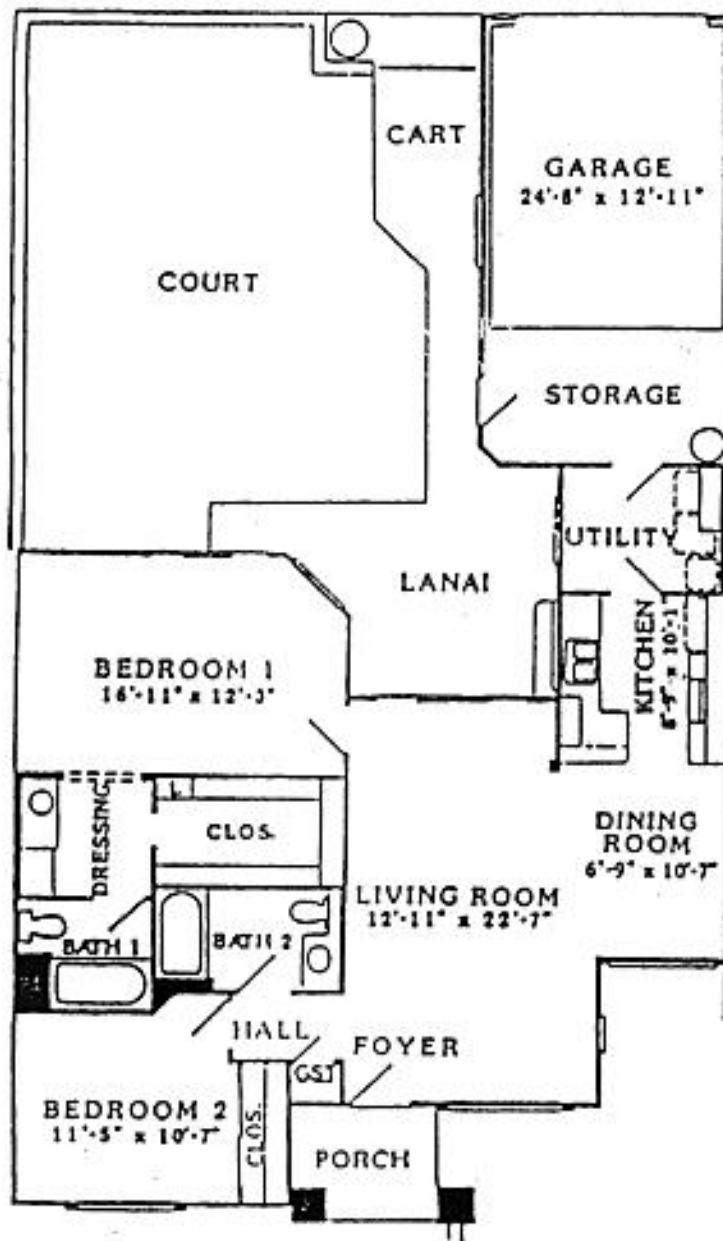

Frisco

D2522

San Luis, Delano

1374 sq. ft.

D2523

Cameron, Salerno

1600 sq. ft.

**Similar plans: Galleria V2522, Sandoval H2508

1975 sq. ft.

**Similar plans: Granada 89 D2524
Sandoval H2508

C2561

Mojave

1102 sq. ft.

Similar Model C2661

C2562 Conquistador

1319 sq. ft.
Similar Model C2663

C2563

Fiesta

1390 sq. ft.

G2531
La Casa
933 sq. ft.

G2532 Santa Rosa

1185 sq. ft.

G2533

Rialto

1396 sq. ft.

**Similar plan:
Pueblo G8533

**Similar plan: Payson S2672

T2571 Summerhill

1493 sq. ft.

T2572

Royale

1748 sq. ft.