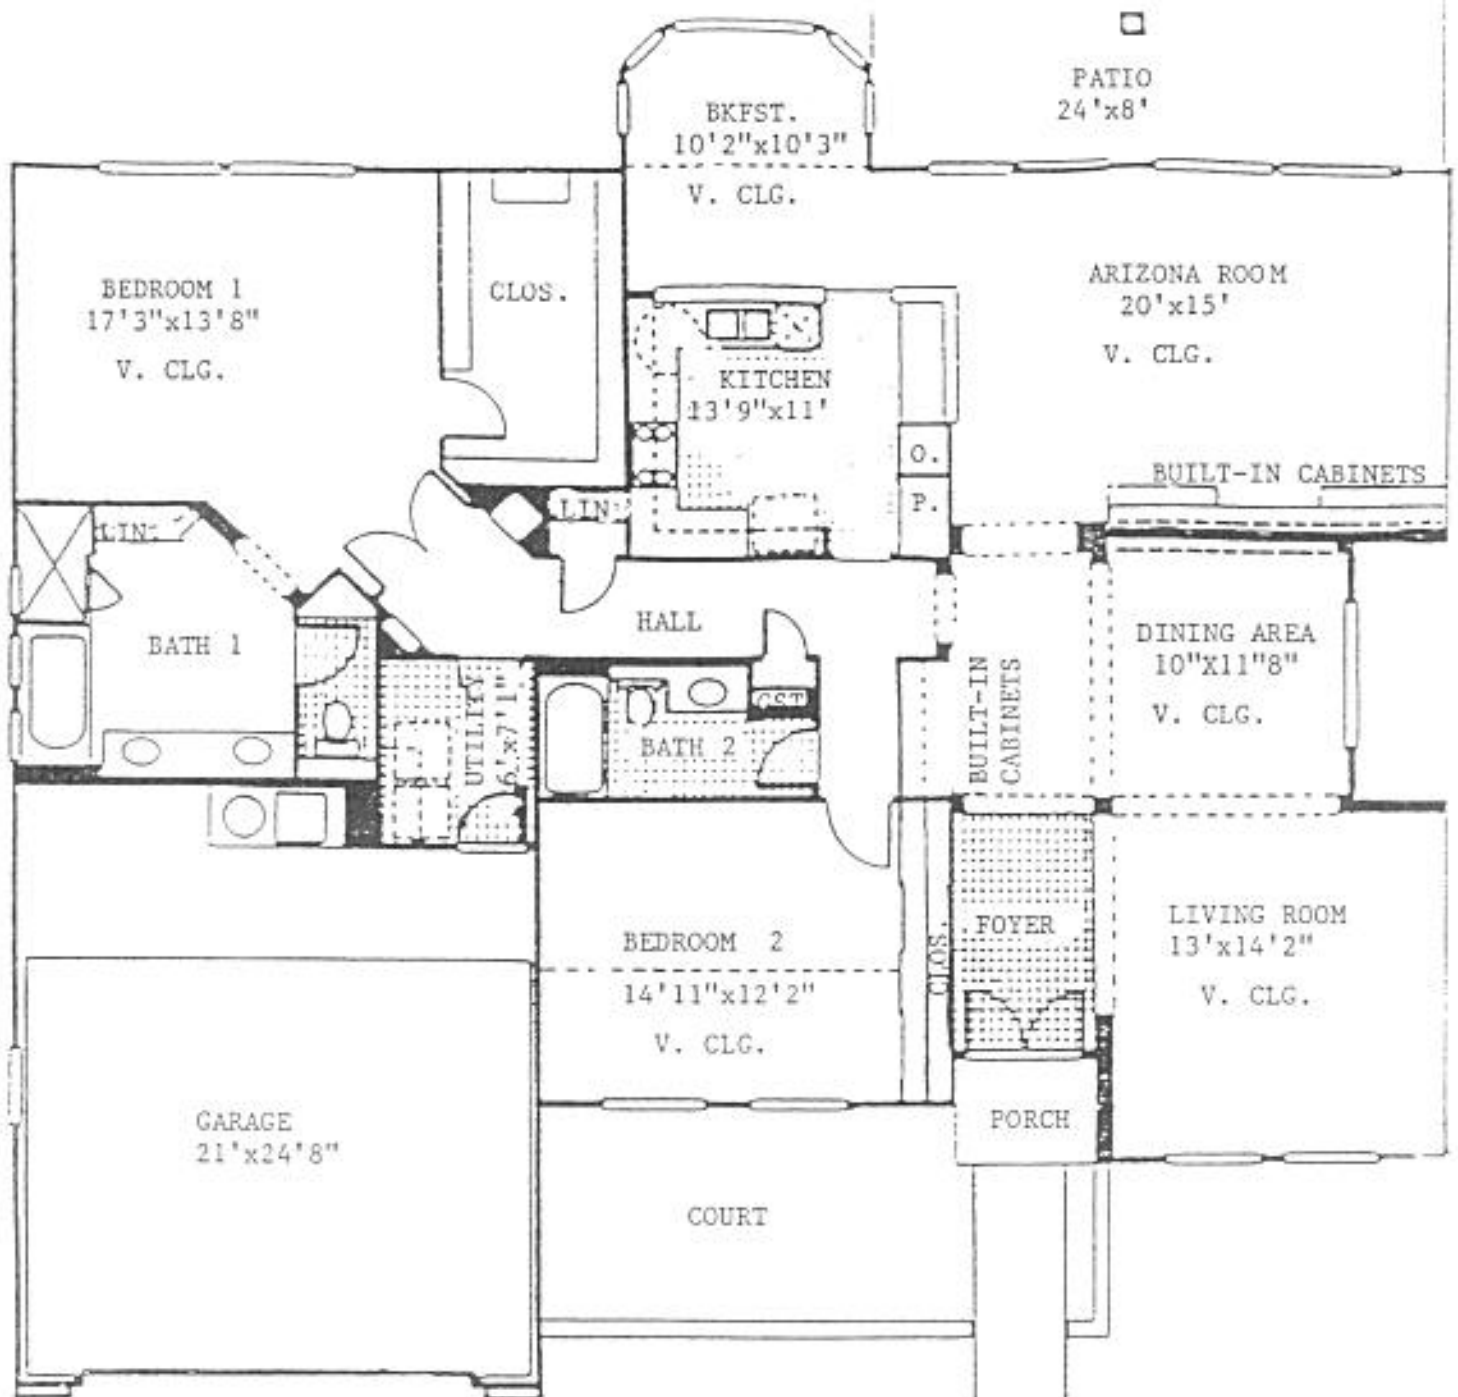

Most commonly used name for floor plan is highlighted

H2501

Whitney

Carson, Portsmouth

1038 sq. ft.

Similar Models H229, H232, H2502

H2502

Hudson

Barcelona

Montclair, Winchester

2019 sq. ft.

H2508

Sandoval

Coronado, Newcastle

2142 sq. ft.

H2509

Montecito, San Marino

2576 sq. ft.

Similar Models H899, H8907, H8919, H2906

H2510

Montera

Ontario, Savoy

2790 sq. ft.

D2521
La Brea
142 x 8

Frisco

D2522

San Luis, Delano

1374 sq. ft.

D2523

Cameron, Salerno

1600 sq. ft.

**Similar plans: Galleria V2522, Sandoval H2508